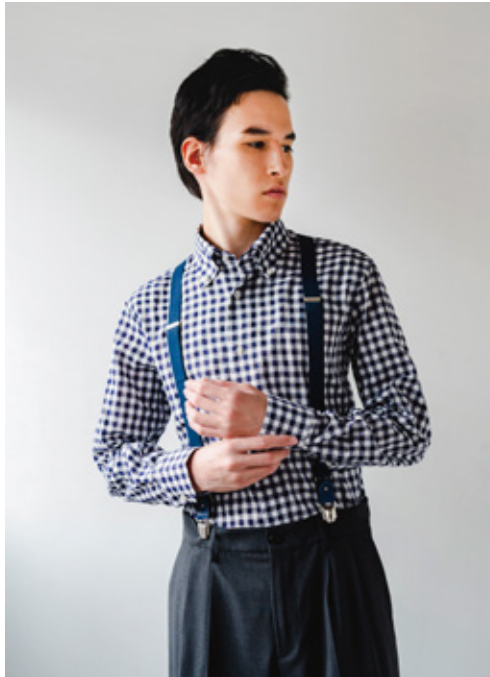

PATTERN ORDER BOOK

2020
SPRING / SUMMER
Collection

ÉDIFICE

PATTERN ORDER BOOK

2020
SPRING / SUMMER
Collection

Contents

— PATTERN ORDER SUITS —

CFT 3 Buttons MODEL / PATCH POCKET
CFT 3 Buttons MODEL / FRAP POCKET

— PANTS —

no-pleated / one-pleated

— PATTERN ORDER JACKET —

3 Buttons MODEL / PATCH POCKET
3 Buttons MODEL / FRAP POCKET

NEW

— FUNCTION SET UP PATTERN ORDER —

JACKET ORDER
PATCH POCKET
FRAP POCKET
PANTS ORDER
no-pleated

ORDER SHIRTS

PRICE / ¥18,000-

襟型は6種類、
カフス9種類以上の中から、
お好きな組みあわせで、
オーダーできます。

納期：約3週間~

- SHIRTS COLLAR STYLES -

WIDE

SEMI WIDE

HORIZONTAL WIDE