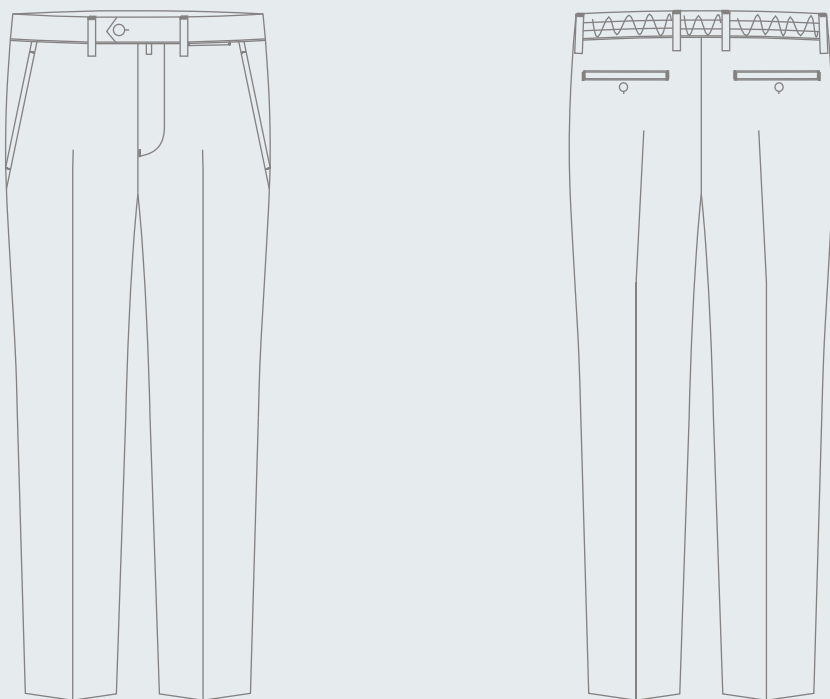

- FUNCTION PATTERN ORDER PANTS -

PATTERN ORDER (SUITS / JACKET / SHIRTS)
HORDING STORES

ÉDIFICE SHINJUKU	03-5366-5481
Le Dôme ÉDIFICE MARUNOUCHI	03-6212-2460
Le Dôme ÉDIFICE LUMINE YOKOHAMA	045-450-6838
Le Dôme ÉDIFICE NAGOYA PARCO	052-238-5781
Le Dôme ÉDIFICE SENDAI	022-292-2061
Le Dôme ÉDIFICE LUCUA OSAKA	06-6347-0993
Le Dôme ÉDIFICE NAMBA PARKS	06-4396-8530
Le Dôme ÉDIFICE HAKATA	092-413-5633

FUNCTION PATTERN ORDER (JACKET / PANTS)
HORDING STORES

Le Dôme ÉDIFICE SHIBUYA SCRAMBLE SQUARE	03-6427-3042
ÉDIFICE SHINJUKU	03-5366-5481
Le Dôme ÉDIFICE MARUNOUCHI	03-6212-2460
Le Dôme ÉDIFICE NAGOYA PARCO	052-238-5781
Le Dôme ÉDIFICE LUCUA OSAKA	06-6347-0993

OFFICIAL SITE
edifice.baycrews.co.jp

[ÉDIFICE] @edifice.jp
[ÉDIFICE TOKYO] @edifice.psg.tokyo
[ÉDIFICE LA BOUCLE] @edifice.la.boucle

※ 表示価格はすべて税抜き価格となります。 ※ 掲載商品の仕様及び価格等は予告なく変更する場合がございます。
※ 掲載商品は印刷の都合により、実際の商品と色味・素材感が異なる場合がございます。 ※ 本誌記事及び写真の無断複写及び転載を禁じます。