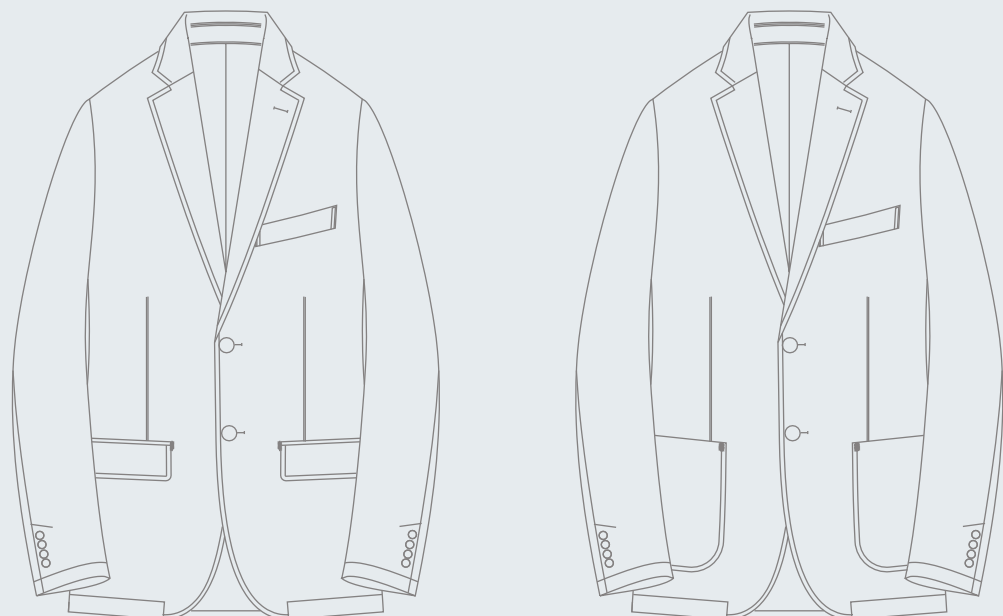

ROUND PINHOLE

BD

SHORT BD

- SHIRTS CUFF STYLES -

小丸型

大丸型

角落型

角落ダブルボタン型

FUNCTION SET UP [MATERIAL]

JACKET ORDER

JACKET ONLY	¥32,000
JACKET+JACKET	¥58,000
JACKET+PANTS	¥45,000

PANTS ORDER

PANTS ONLY	¥18,000
PANTS+PANTS	¥32,000
PANTS (SET UP)	¥16,000

- FUNCTION PATTERN ORDER JACKET -